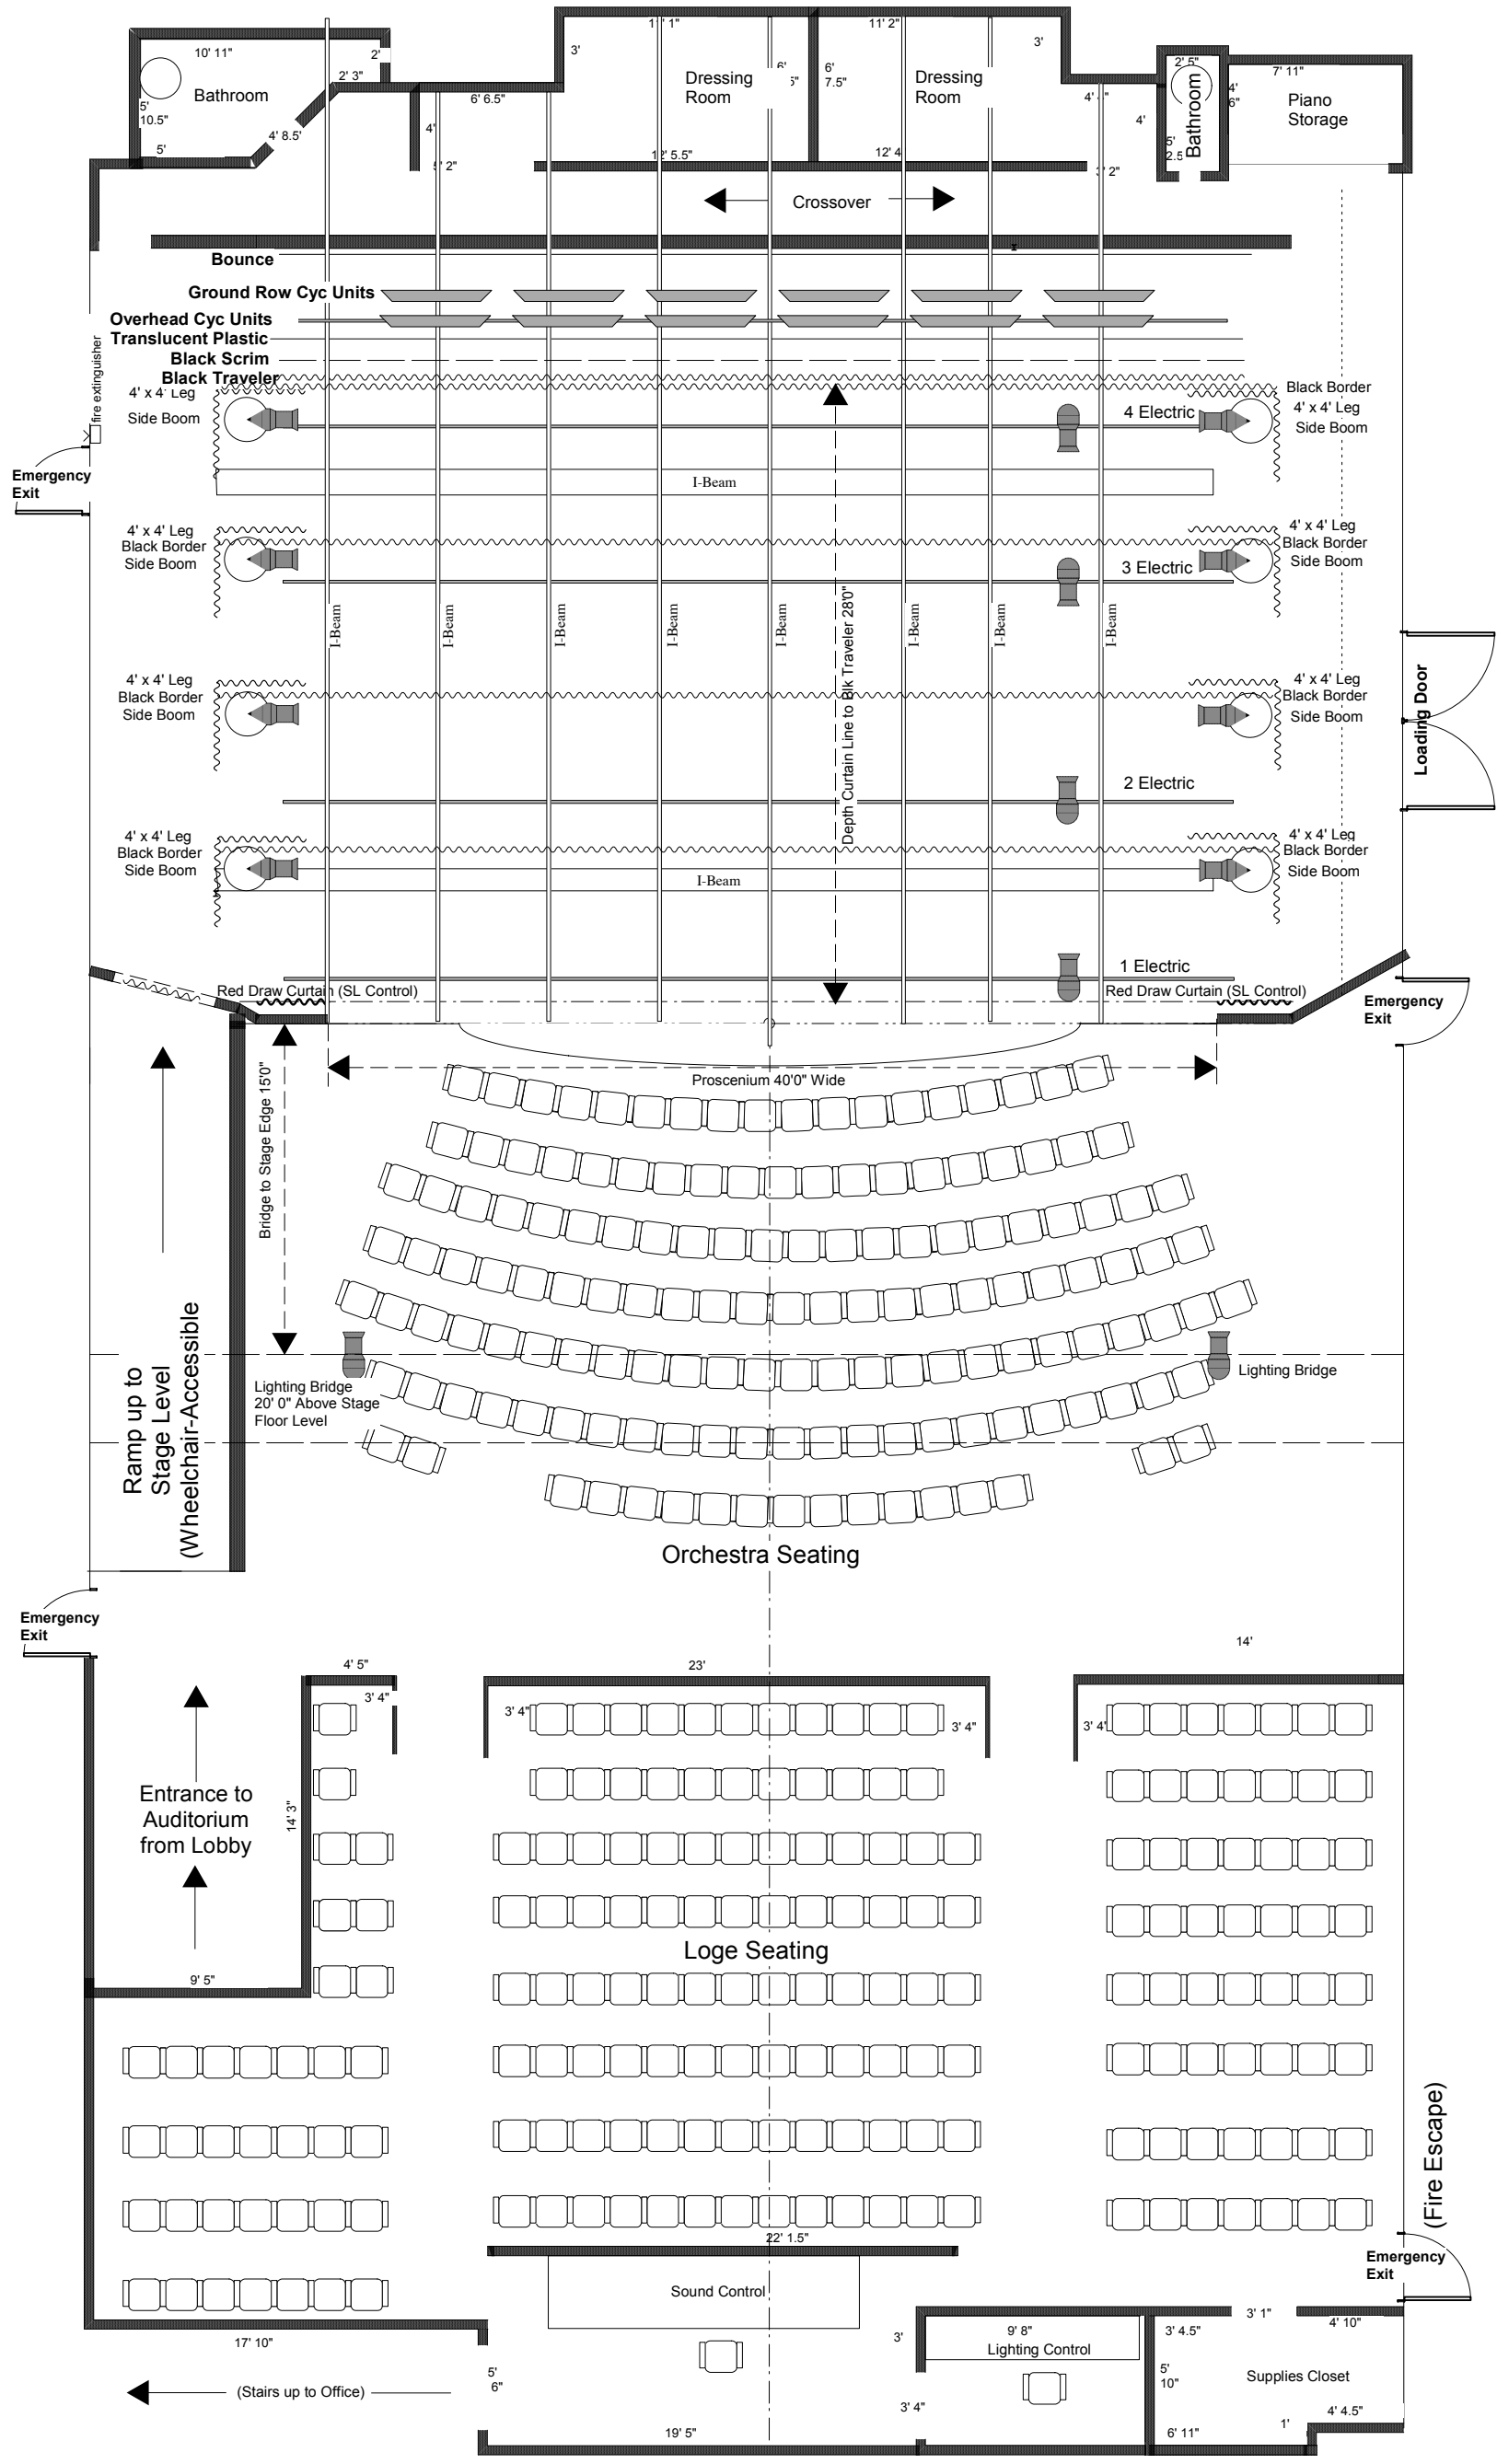

Kelly Strayhorn Theater

Stage and Auditorium

Plan View

Scale: 1/8" = 1'0"

Kelly Strayhorn Theater

Stage and Auditorium

Plan View

Scale: 1/8" = 1'0"